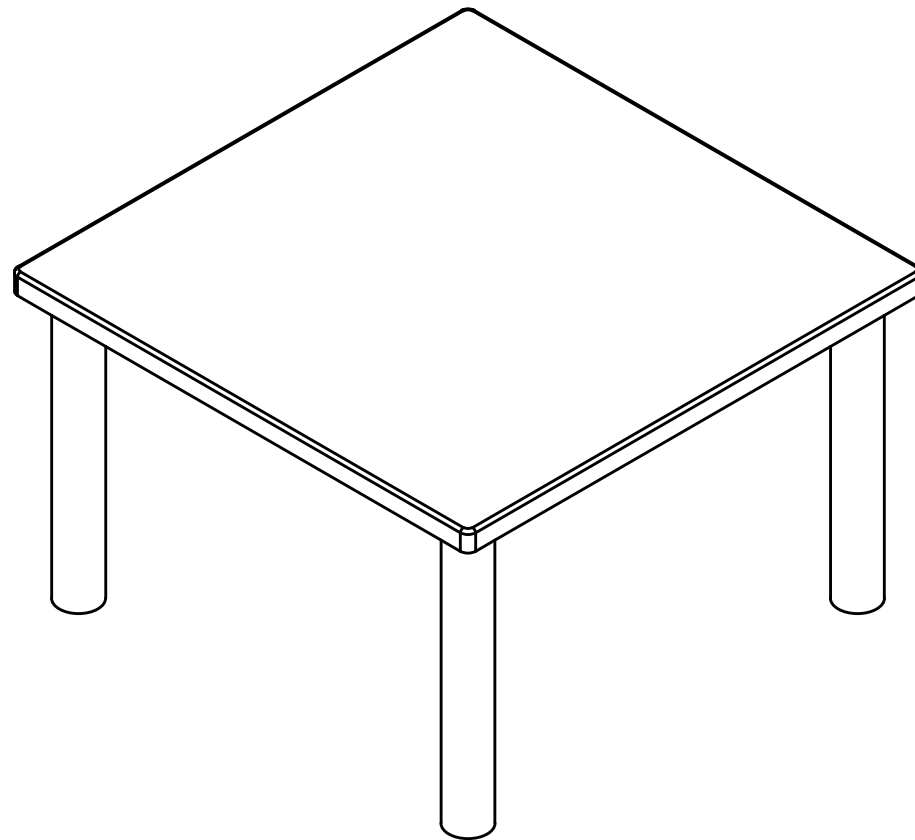

Dowel 50 Coffee Table
dimensions

- Total height: 38cm
- Tabletop length: Multiple available
- Tabletop width: Multiple available