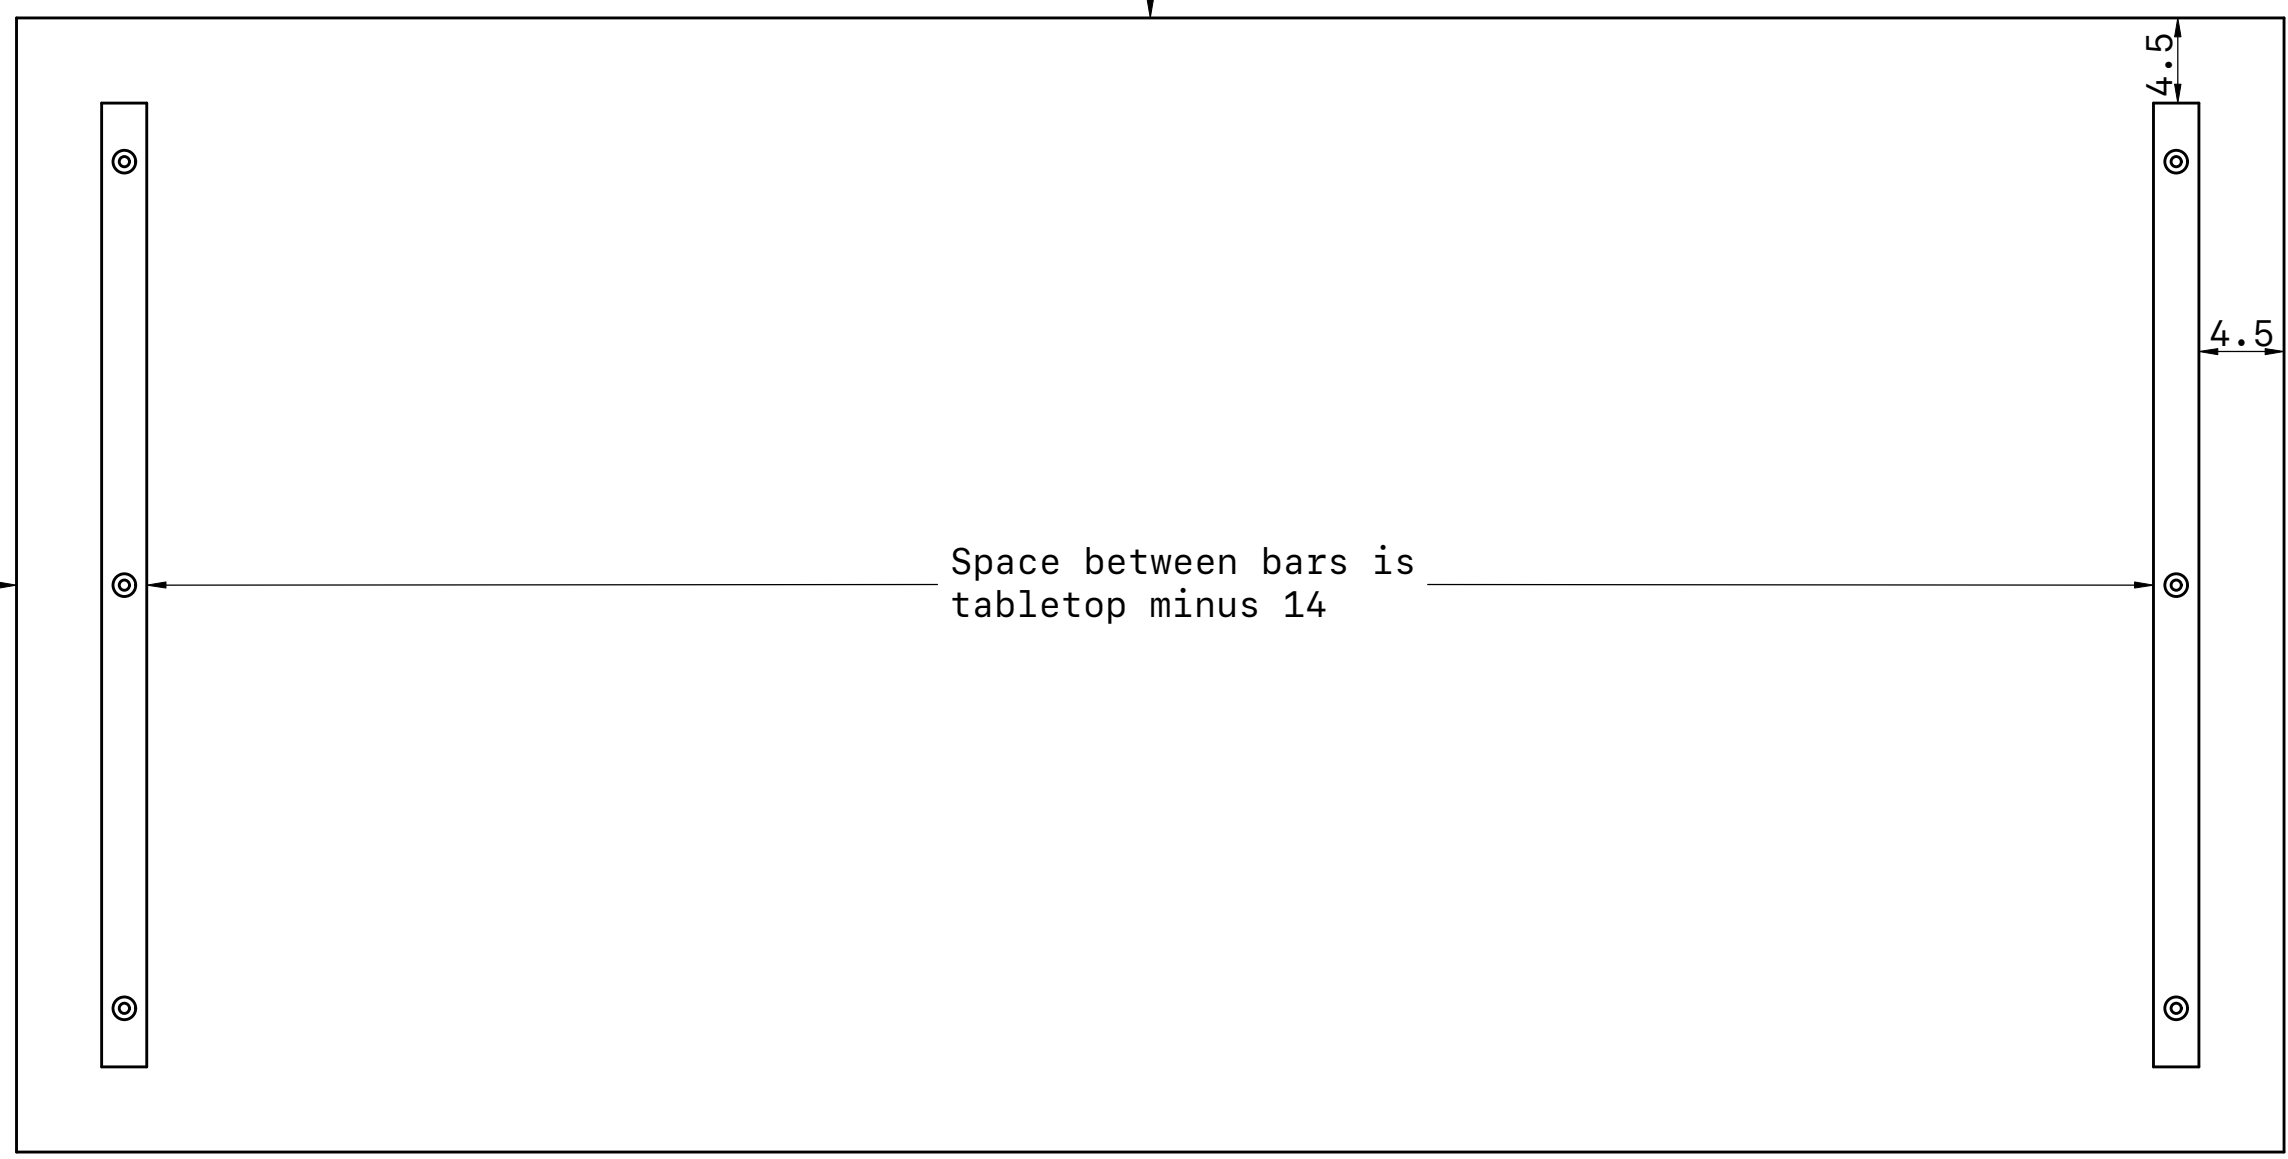

Solid Oak Table Top

View: Side  
Measurements: cm

Solid Oak Table Top

View: End View  
Measurements: cm

Multiple tabletop  
widths available

Solid Oak Table Top

View: Underside  
Measurements: cm

Multiple tabletop  
lengths available

Multiple tabletop  
widths available

Space between bars is  
tabletop minus 14