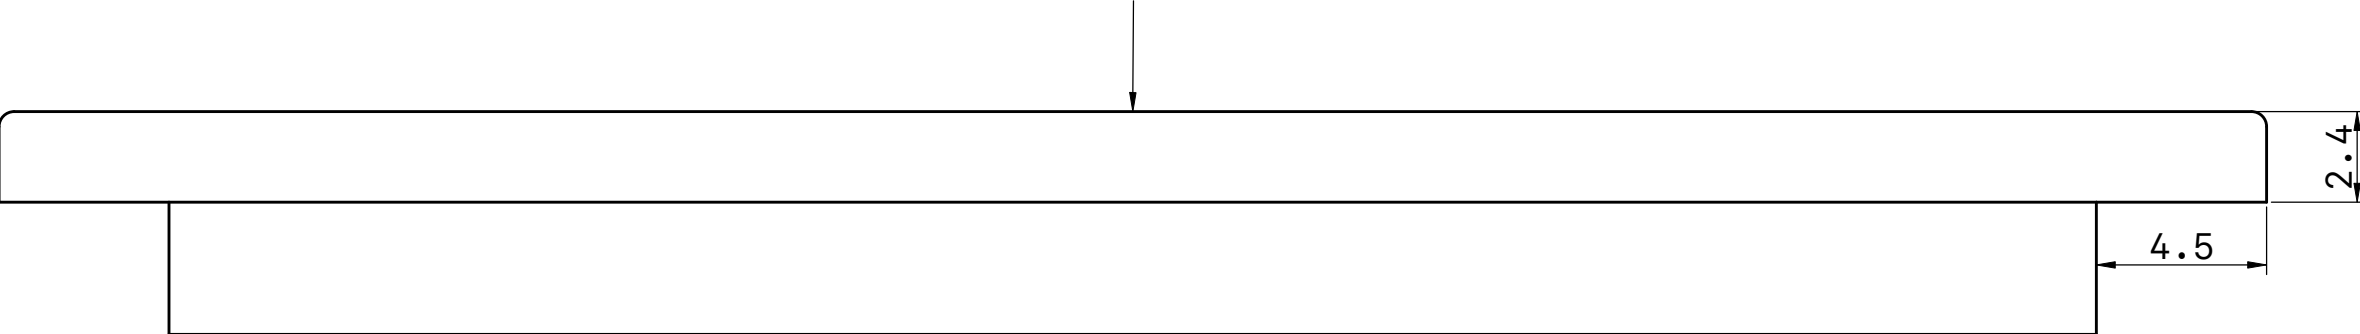

Solid Oak Table Top

View: Side  
Measurements: cm

Solid Oak Table Top

View: End View  
Measurements: cm

Multiple tabletop  
widths available

Solid Oak Table Top

View: Underside  
Measurements: cm

Multiple tabletop  
lengths available

Multiple tabletop  
widths available

Space between bars is  
tabletop minus 14