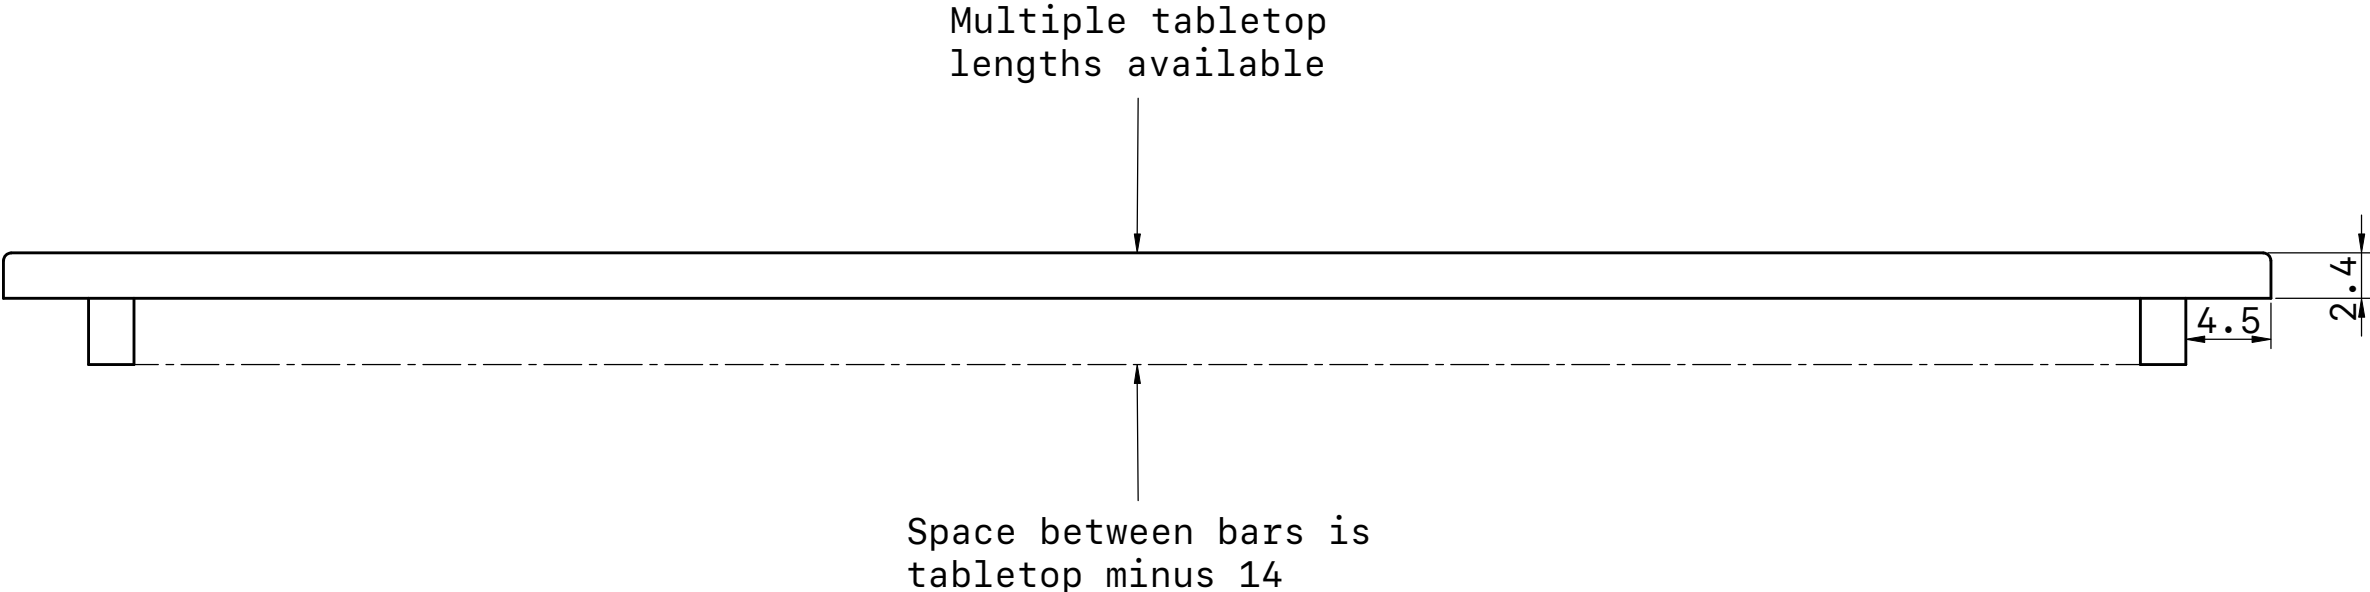

Solid Oak Table Top

View: Side  
Measurements: cm

Solid Oak Table Top

View: End View  
Measurements: cm

Multiple tabletop  
widths available

Solid Oak Table Top

View: Underside  
Measurements: cm

Multiple tabletop  
lengths available

Multiple tabletop  
widths available

Space between bars is  
tabletop minus 14