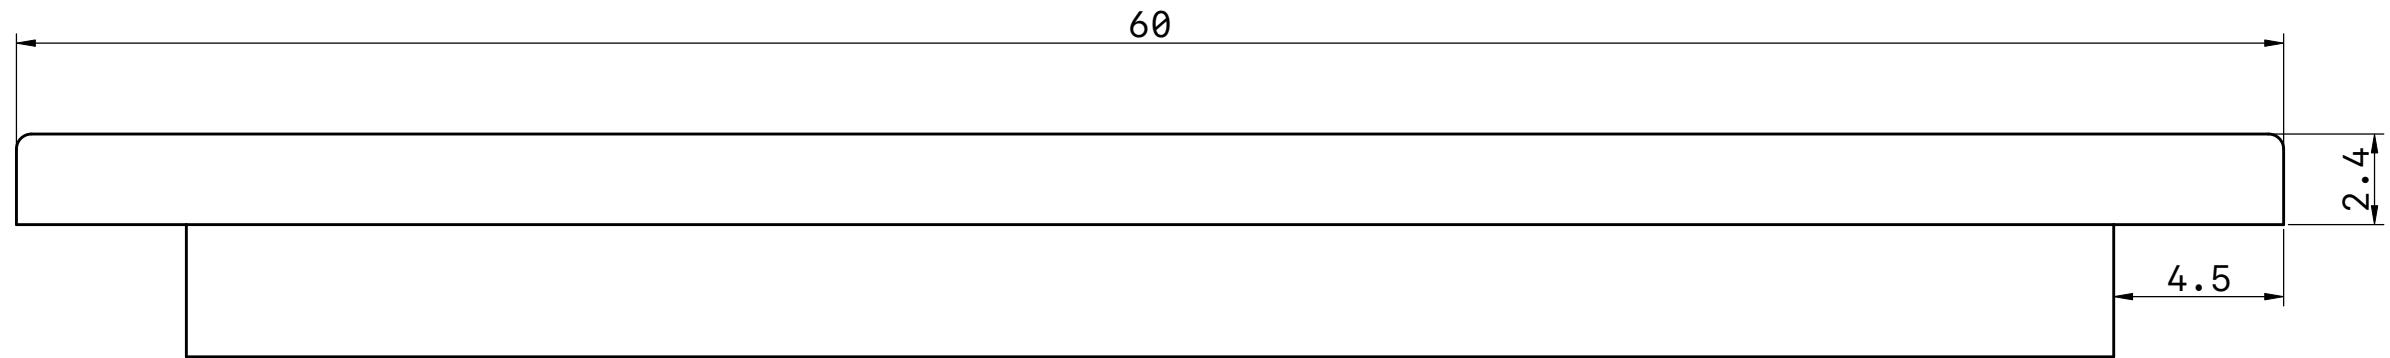

Solid Oak Table Top  
60 x 60cm

View: Side  
Measurements: cm

Solid Oak Table Top  
60 x 60cm

View: End  
Measurements: cm

Solid Oak Table Top  
60 x 60cm

View: Underside  
Measurements: cm