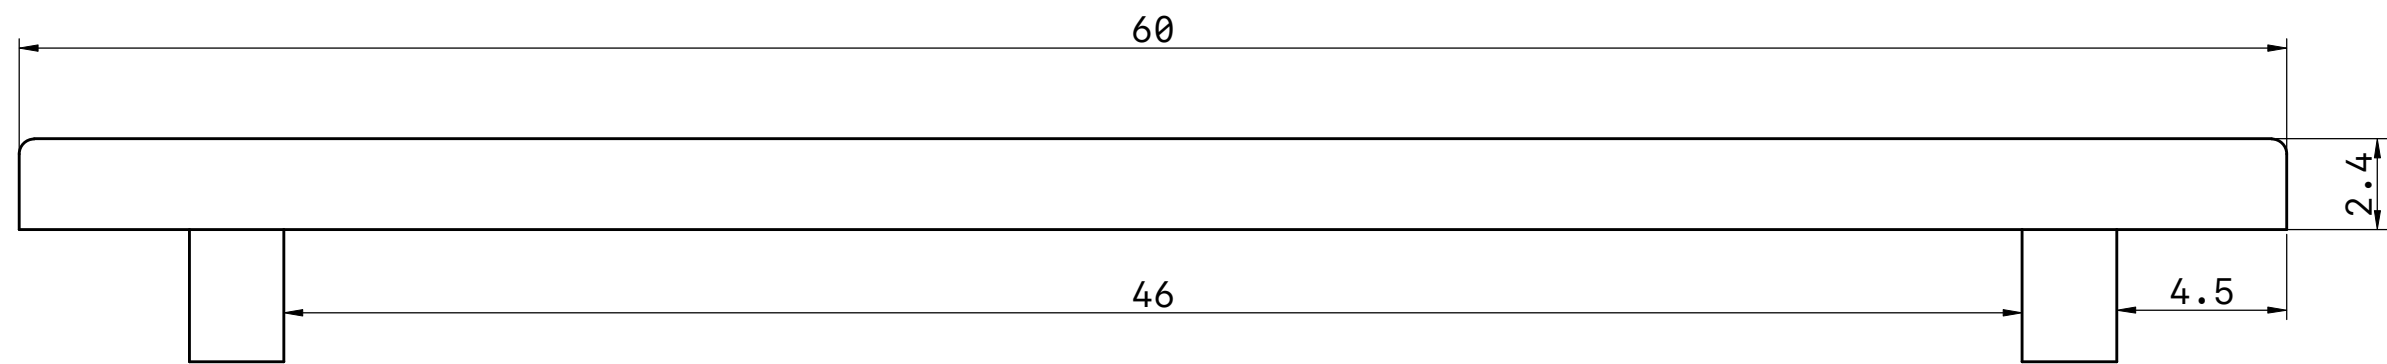

Solid Oak Table Top  
60 x 60cm

View: Side  
Measurements: cm

Solid Oak Table Top  
60 x 60cm

View: End  
Measurements: cm

Solid Oak Table Top  
60 x 60cm

View: Underside  
Measurements: cm